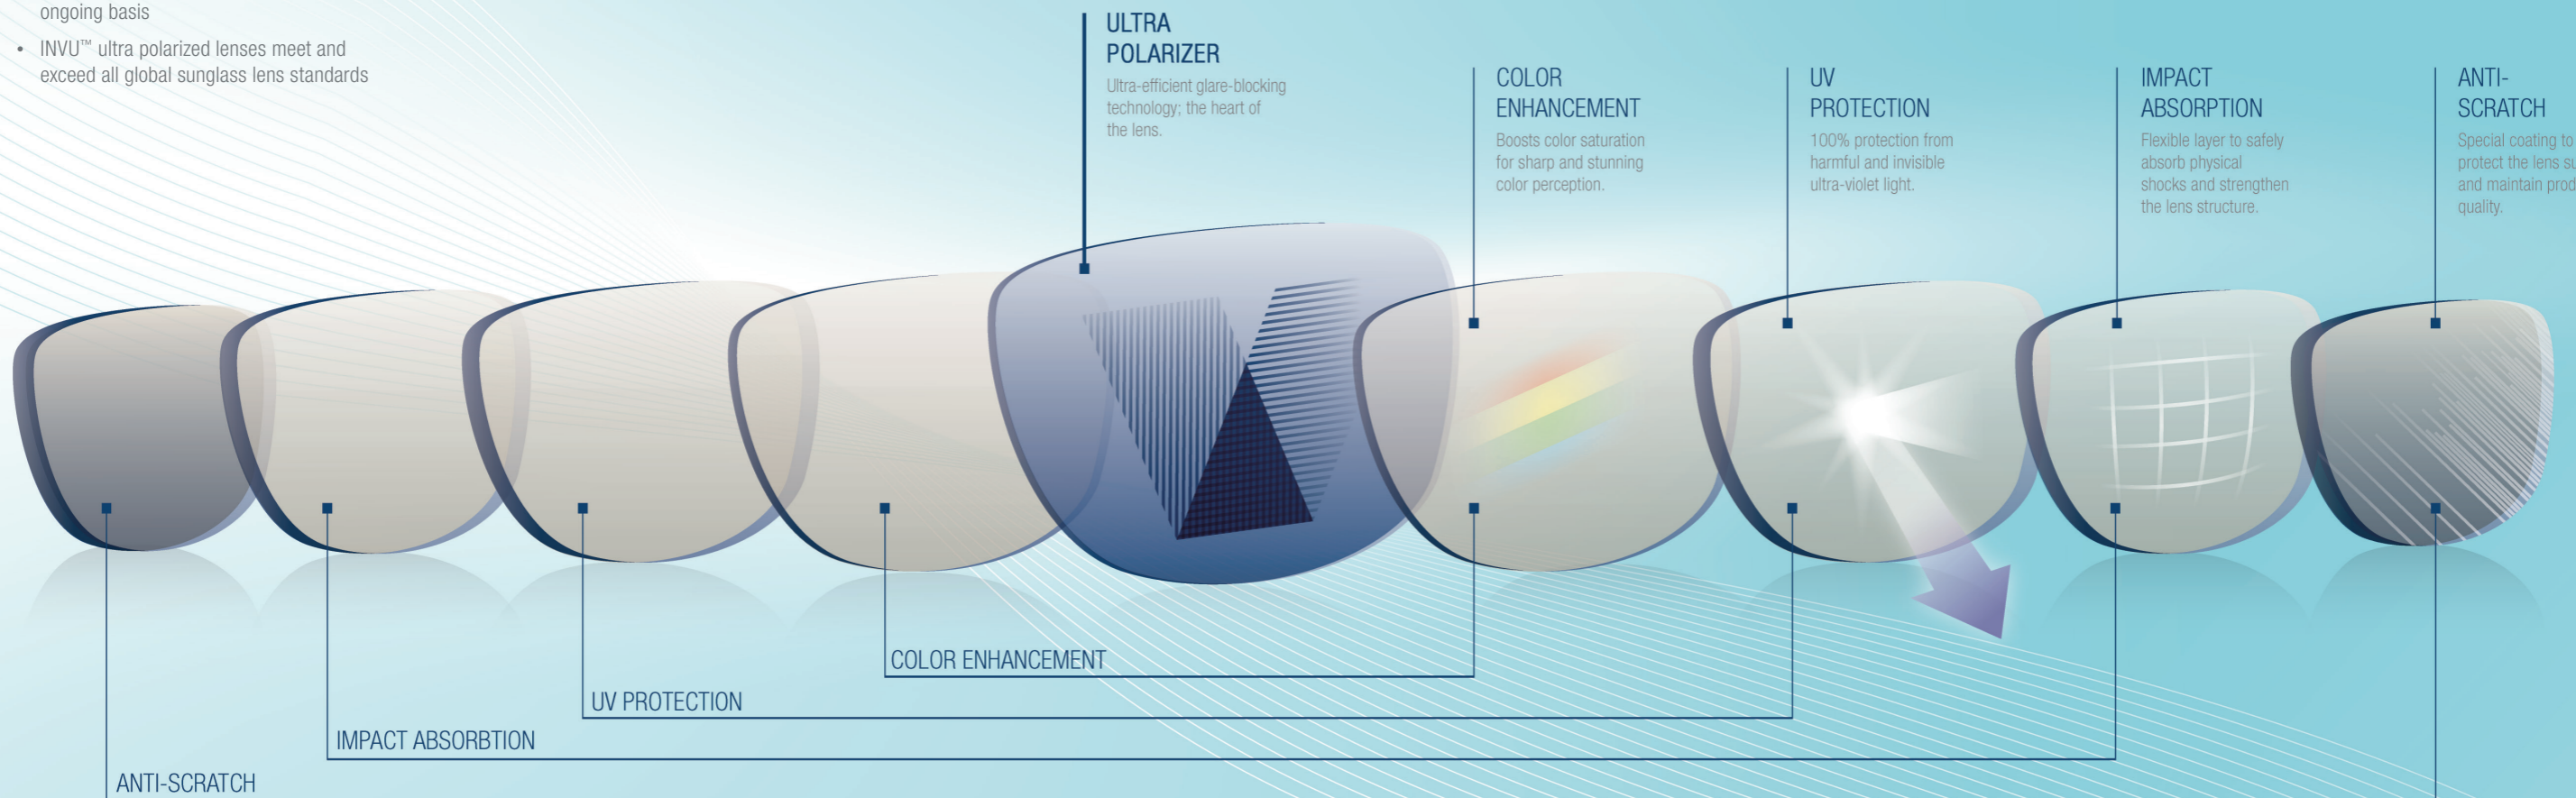

**INVU™ ULTRA POLARIZED:
THE NEXT GENERATION IN PROTECTIVE
POLARIZED LENS TECHNOLOGY**

- Swiss Eyewear Group works with the best-in-class polarizing lens manufacturers
- Swiss Eyewear Group has access to the latest polarizing technology developments from the whole market
- Swiss Eyewear Group regularly controls quality and certifies manufacturers on an ongoing basis
- INVU™ ultra polarized lenses meet and exceed all global sunglass lens standards

ULTRA POLARIZED

Multi Layer Lens Technology
Ultra Vision & Protection