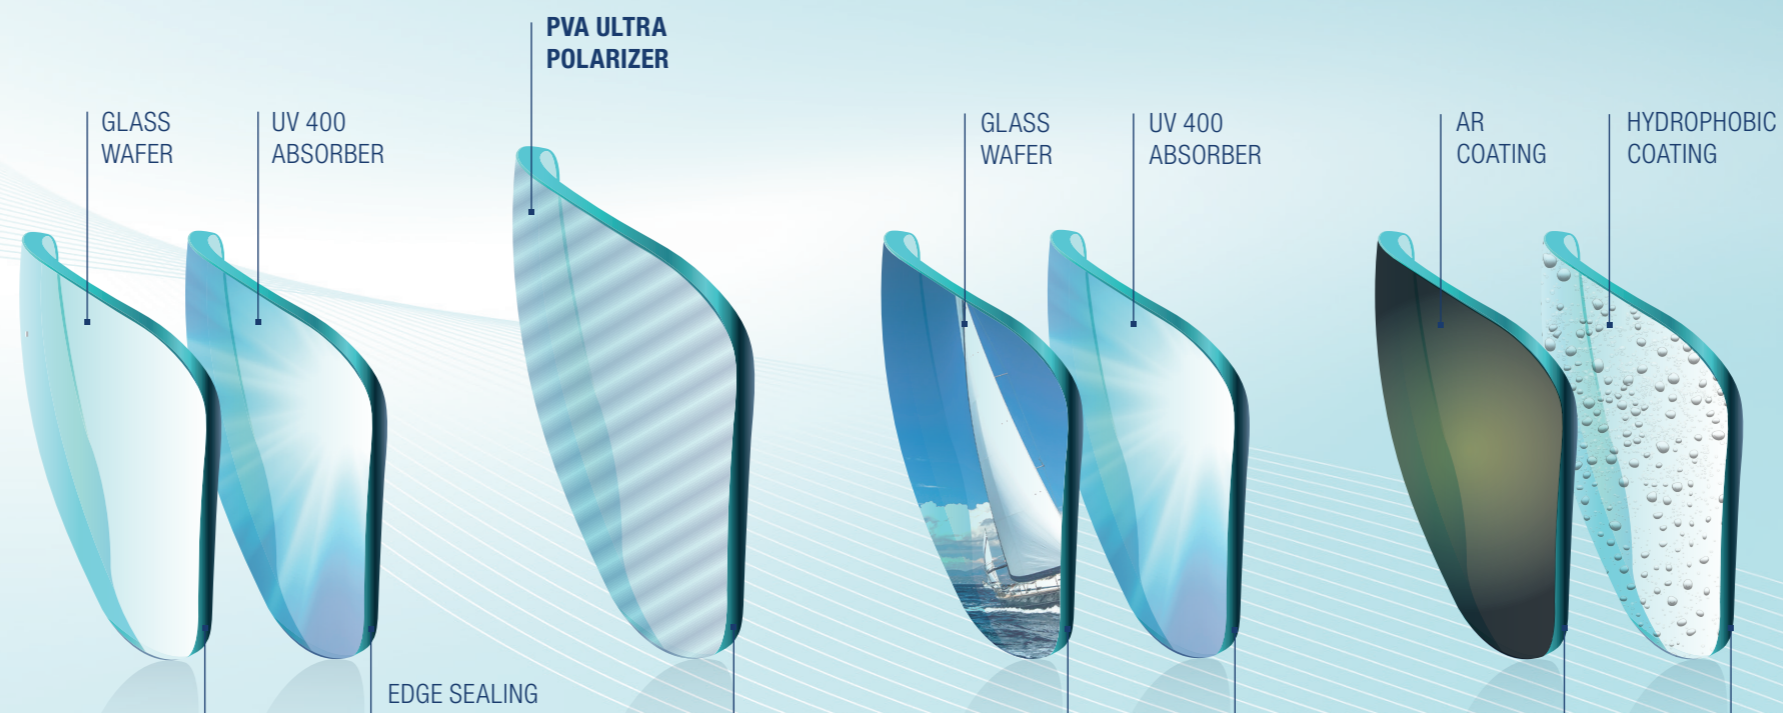

INVU Ultra Polarized GLASS

Best in Class for Optical Performance

Glass is the Rolls-Royce of lens materials. Perfect optics and unmatched clarity combined with a high efficiency Japanese polarizer are the key features of this lens. This extraordinary lens also has all the added bells and whistles when it comes to optical anti-reflective coatings and state-of-the-art hydrophobic coatings. The ultimate visual experience for discerning consumers.

THE TECHNOLOGY

- High efficiency PVA polarizer made in Japan with 99% efficiency
- High quality convex glass layer made in France
- Tempered glass wafer
- UV 400 absorber
- Blue light absorber with 90% efficiency in the HEV spectrum of 380 – 450 nanometers
- Optical anti-reflective coating
- Hydrophobic coating
- Proprietary edge sealing

THE CONSUMER BENEFITS

- Glare-free vision
- True color recognition
- Perfect optics
- Unmatched clarity
- Ultra scratch resistant
- 100% UV protection
- Protection from potentially harmful blue light
- Less eye fatigue
- Eliminates back surface reflections by 98%
- Easy to clean and water repellent
- No delamination
- Shock and shatterproof