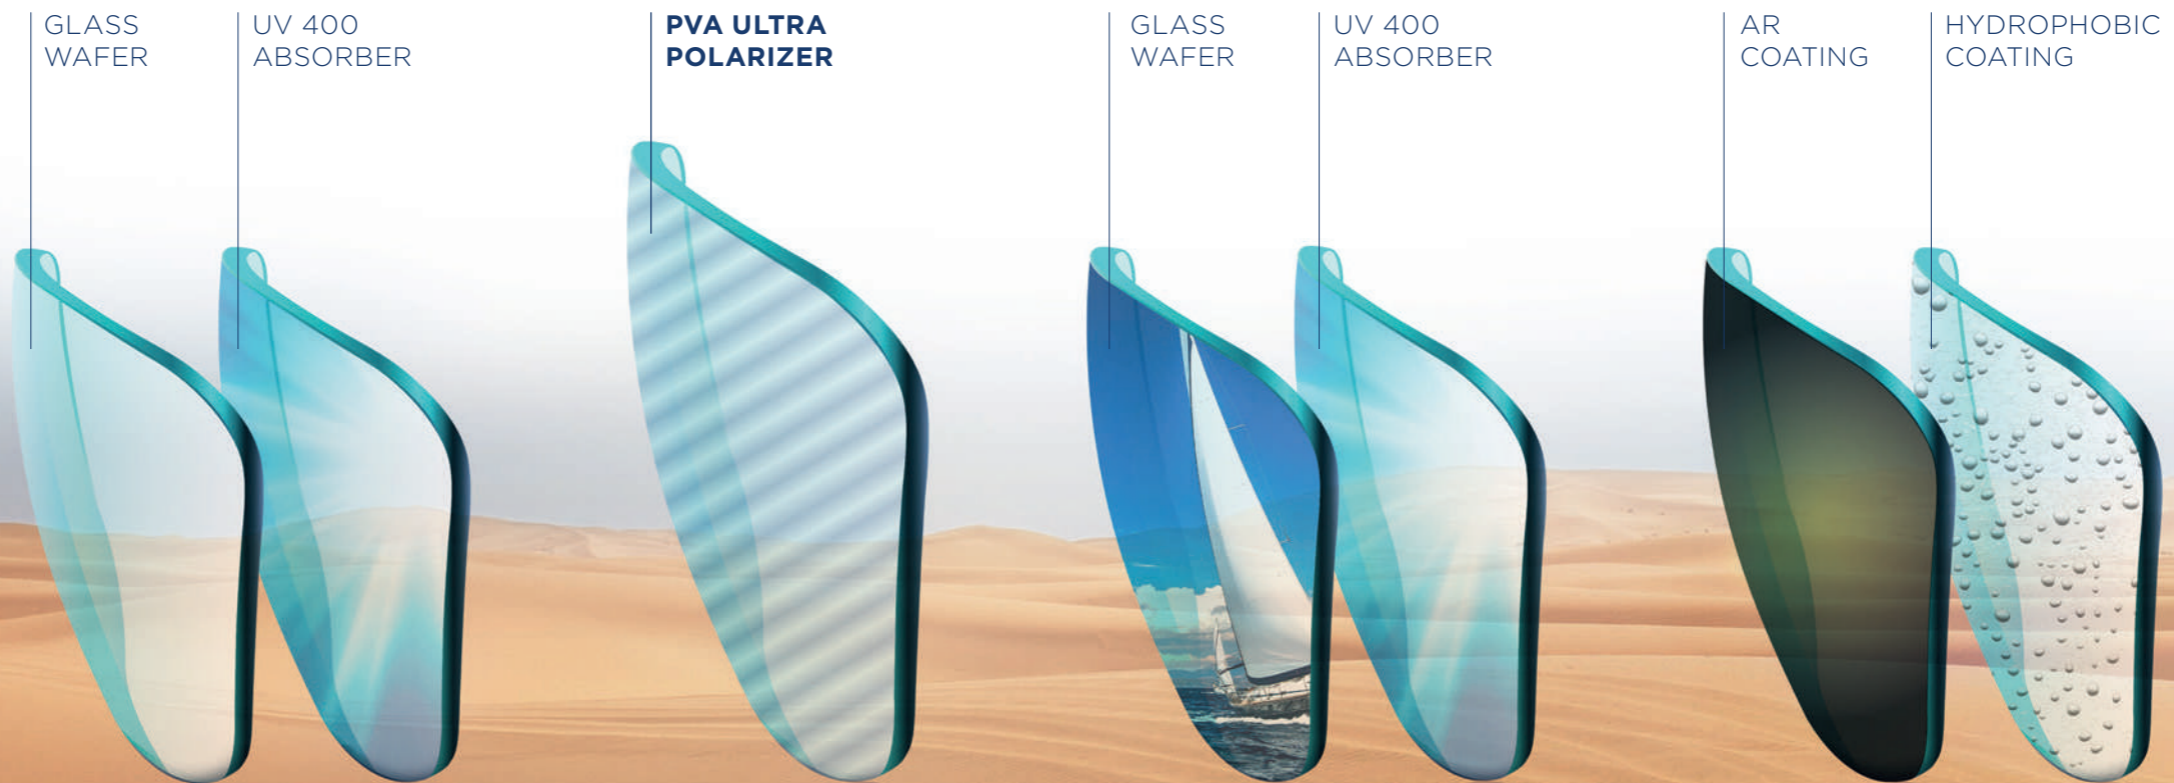

THE TECHNOLOGY

High efficiency PVA polarizer made in Japan with 99% efficiency

High quality convex glass layer made in France

Tempered glass wafer

UV 400 absorber

Blue light absorber with 90% efficiency in the HEV spectrum of 380 - 450 nanometers

Optical anti-reflective coating

Hydrophobic coating

Proprietary edge sealing

THE CONSUMER BENEFITS

Glare-free vision
True color recognition

Perfect optics
Unmatched clarity

Ultra scratch resistant

100% UV protection up to 400 nanometers

Protection from potentially harmful blue light
Less eye fatigue

Eliminates back surface reflections by 98%

Easy to clean and water repellent

No delamination
Shock and shatterproof

Rx 
Mineral Glass.
Crystal Clear
Ultra Polarized
Lenses