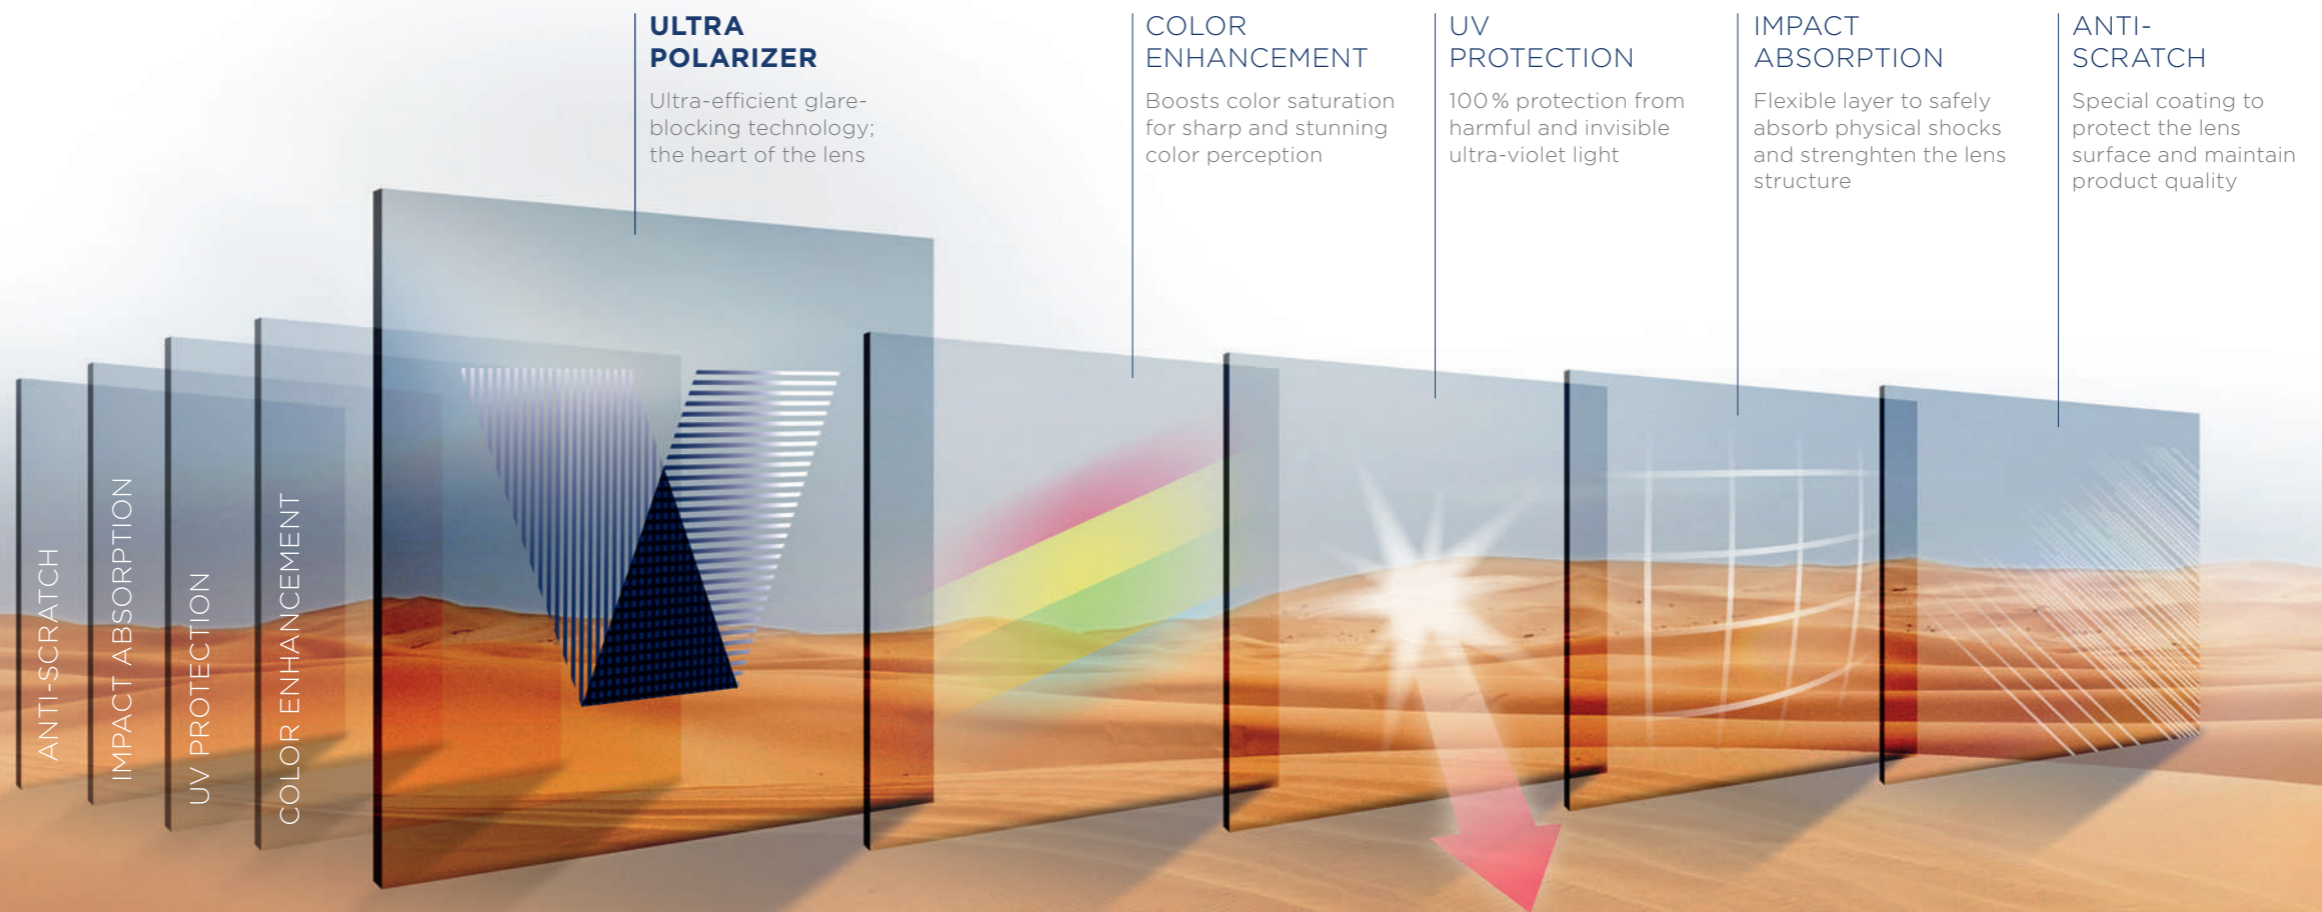

ultra polarized lens technology

For perfect vision

fashion,
men's
Collection

B1007E
Matt Gun/Dark Blue, Solid Smoke

B1008E
Satin Gun/Matt Black, Solid Brown

B1007F
Gun/Matt Black,
Solid Brown

B1008F
Matt Gun/Dark Blue,
Solid Grey